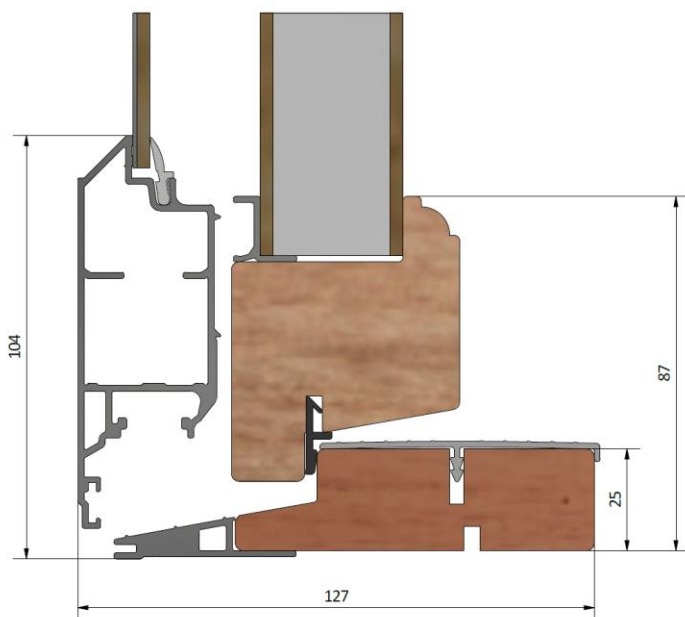

# Royal LUD1281

Outward opening door, 2+1 glazed

Product Facts

With insulated panel

Fully glazed

With sash transom

<b>Frame depth (mm)</b>	<b>128</b>
Sound reduction $R_w$ (dB)	38 - 42
U-value ( $W/m^2K$ )	0,9 - 1,2
Surface finish	Optional RAL or NCS
Weep holes	Hidden
Opening	Outwards
Hinges	Aluminium. Adjustable horizontally and vertically